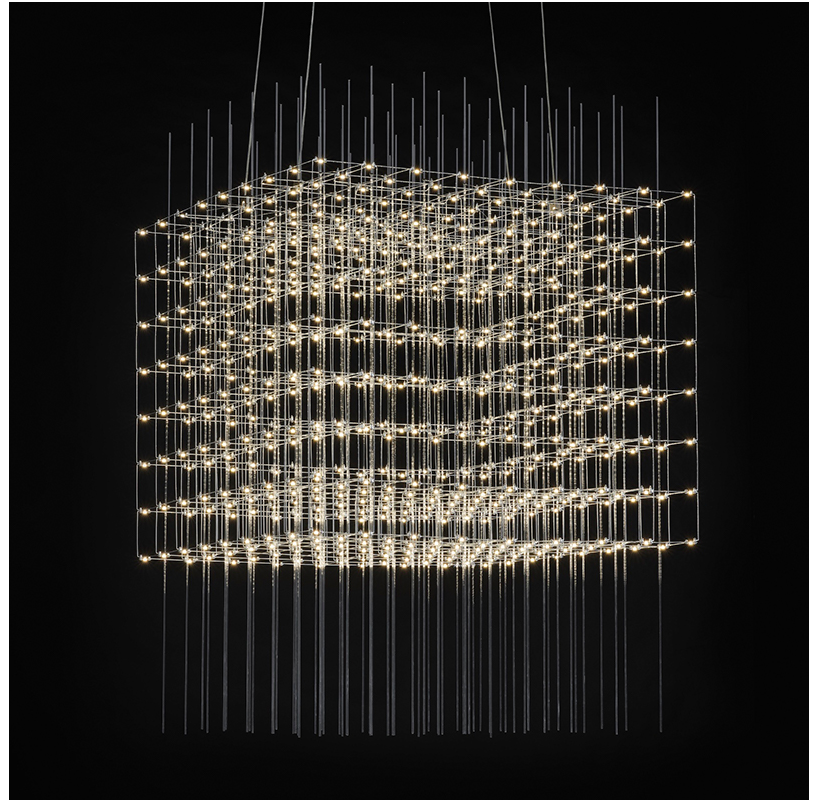

COSMOS SQUARE SUSPENSION

D101743-

base number   LED   Color   Finish
Dimming   Temperature   Options

1. To build a product code in our configurator select the specify button on the base model # product page
2. To build a manual product code on this datasheet choose from the options listed below in blue font and add the suffix to the base model #

GENERAL

Series: Cosmos Square
Partner: Quasar
Division: Design
Installation: Suspension
Product Type: Chandelier
Mounting Location: Ceiling

PHYSICAL

Shape: Square
Length (mm): 1000
Length (in): 39 ³/₈"
Width (mm): 1000
Width (in): 39 ³/₈"
Height (mm): 850
Height (in): 33 ⁷/₁₆"
Max. Overall Height (mm): 2850
Max. Overall Height (in): 112 ³/₁₆"
Weight (kg): 24
Weight (lbs): 52.91
[Fixture Finish: NIC / BRA / BBR](#)
Fixture Material: Metal
Cable Details: 2000mm Cable
Upon Request: Custom Sizes Optional Dowlight upon request

ELECTRICAL

Lamp Type: LED
Input Wattage (W): 328.8
[Dimming: Non-Dimming / Phase Dimming (120vac Only)](#)
Driver Included: Yes
Driver Location: Integrated
Driver Type: Constant Voltage - Universal
Driver Class: Class 2
Input Voltage (V): 120 - 277
Output Voltage (V): 12

LED

Number of LEDs: 548
[Color Temperature (°K): 2400 / 2800](#)
Max. Delivered Lumen (lm): 16440 (2800K)
CRI: >90 CRI
Lamp Life (hrs): 50000

OPTICAL

RATINGS AND CERTIFICATIONS

Certified By: Certified for North American Standards
IP rating: IP20