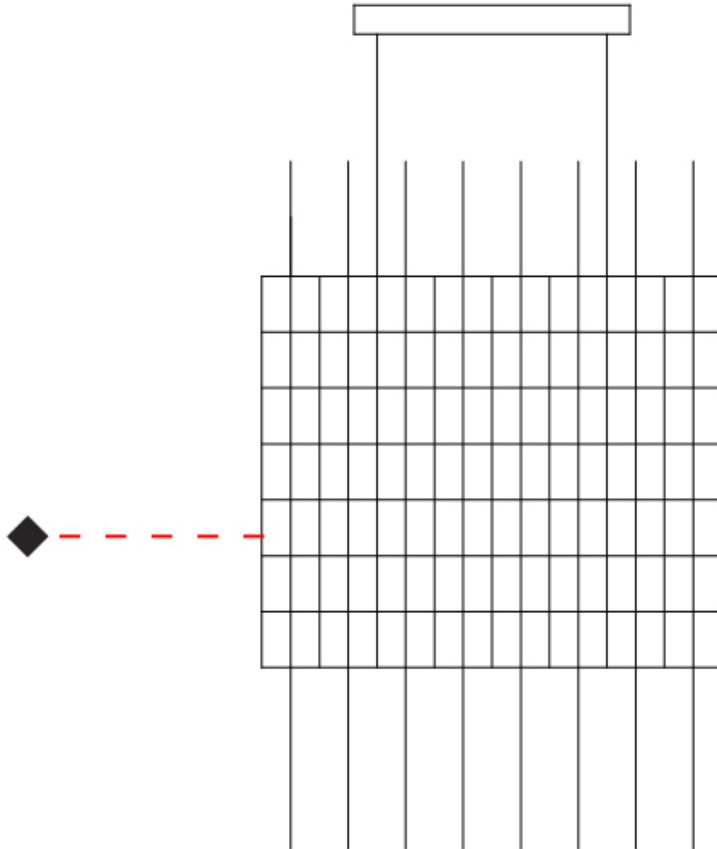

COSMOS SQUARE SUSPENSION

D101743-

PROJECT _____

TYPE _____

SPECIFIER _____

QUANTITY _____

DATE _____