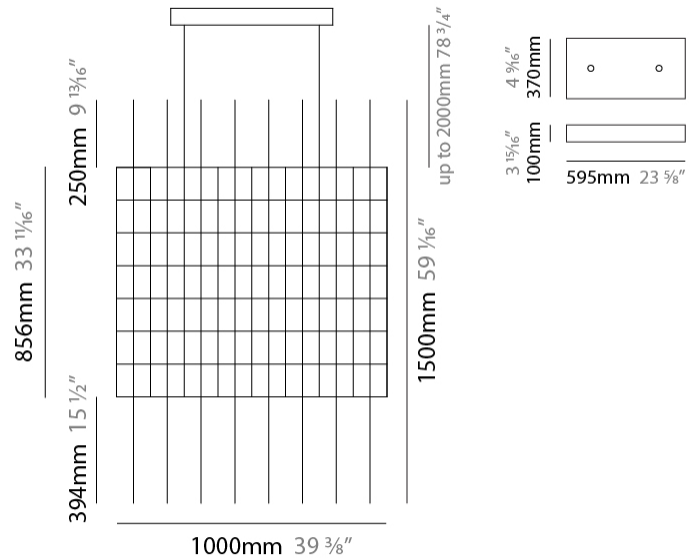

GENERAL

Series: Cosmos Square
 Partner: Quasar
 Division: Design
 Installation: Suspension
 Product Type: Chandelier
 Mounting Location: Ceiling

PHYSICAL

Shape: Square
 Length (mm): 1000
 Length (in): 39 ³/₈"
 Width (mm): 1000
 Width (in): 39 ³/₈"
 Height (mm): 850
 Height (in): 33 ⁷/₁₆"
 Max. Overall Height (mm): 2850
 Max. Overall Height (in): 112 ³/₁₆"
 Weight (kg): 24
 Weight (lbs): 52.91
[Fixture Finish: NIC / BRA / BBR](#)
 Fixture Material: Metal
 Cable Details: 2000mm Cable
 Upon Request: Custom Sizes Optional Dowlight upon request

LED

Number of LEDs: 548
[Color Temperature \(°K\): 2400 / 2800](#)
 Max. Delivered Lumen (lm): 16440 (2800K)
 CRI: >90 CRI
 Lamp Life (hrs): 50000

OPTICAL

RATINGS AND CERTIFICATIONS

Certified By: Certified for North American Standards
 IP rating: IP20

GENERAL

Series: Cosmos Square
 Partner: Quasar
 Division: Design
 Installation: Suspension
 Product Type: Chandelier
 Mounting Location: Ceiling

PHYSICAL

Shape: Square
 Length (mm): 1000
 Length (in): 39 3/8
 Width (mm): 1000
 Width (in): 39 3/8
 Height (mm): 850
 Height (in): 33 1/16
 Max. Overall Height (mm): 2850
 Max. Overall Height (in): 112 3/16
 Weight (kg): 24
 Weight (lbs): 52.91
[Fixture Finish: NIC / BRA / BBR](#)
 Fixture Material: Metal
 Cable Details: 2000mm Cable
 Upon Request: Custom Sizes Optional Dowlight upon request