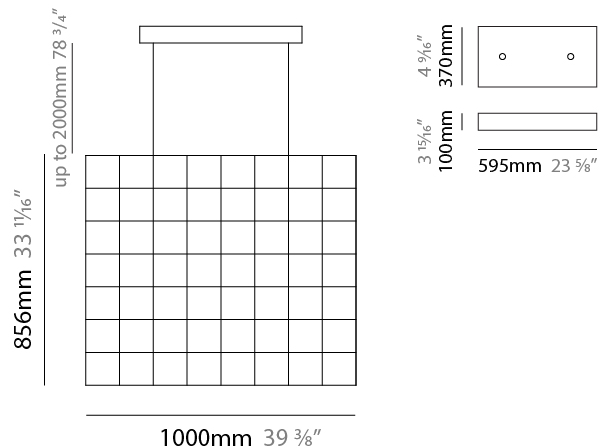

COSMOS SQUARE SUSPENSION

D101944-

base number   LED Dimming   Color Temperature   Finish Options

1. To build a product code in our configurator select the specify button on the base model # product page
2. To build a manual product code on this datasheet choose from the options listed below in blue font and add the suffix to the base model #

GENERAL

Series: Cosmos Square
Partner: Quasar
Division: Design
Installation: Suspension
Product Type: Chandelier
Mounting Location: Ceiling

PHYSICAL

Shape: Square
Length (mm): 1000
Length (in): 39 3/8
Width (mm): 1000
Width (in): 39 3/8
Height (mm): 850
Height (in): 33 1/16
Max. Overall Height (mm): 2850
Max. Overall Height (in): 112 3/16
Weight (kg): 24
Weight (lbs): 52.91
[Fixture Finish: NIC / BRA / BBR](#)
Fixture Material: Metal
Cable Details: 2000mm Cable
Upon Request: Custom Sizes Optional Dowlight upon request

ELECTRICAL

Lamp Type: LED
Input Wattage (W): 328.8
[Dimming: 0-10V Dimming / Phase Dimming (120Vac Only)](#)
Driver Included: Yes
Driver Location: Integrated
Driver Type: Constant Voltage - Universal
Driver Class: Class 2
Input Voltage (V): 120 - 277
Output Voltage (V): 12

LED

Number of LEDs: 548
[Color Temperature (°K): 2400 / 2800](#)
Max. Delivered Lumen (lm): 16440 (2800K)
CRI: >90 CRI
Lamp Life (hrs): 50000

OPTICAL

RATINGS AND CERTIFICATIONS

Certified By: Certified for North American Standards
IP rating: IP20